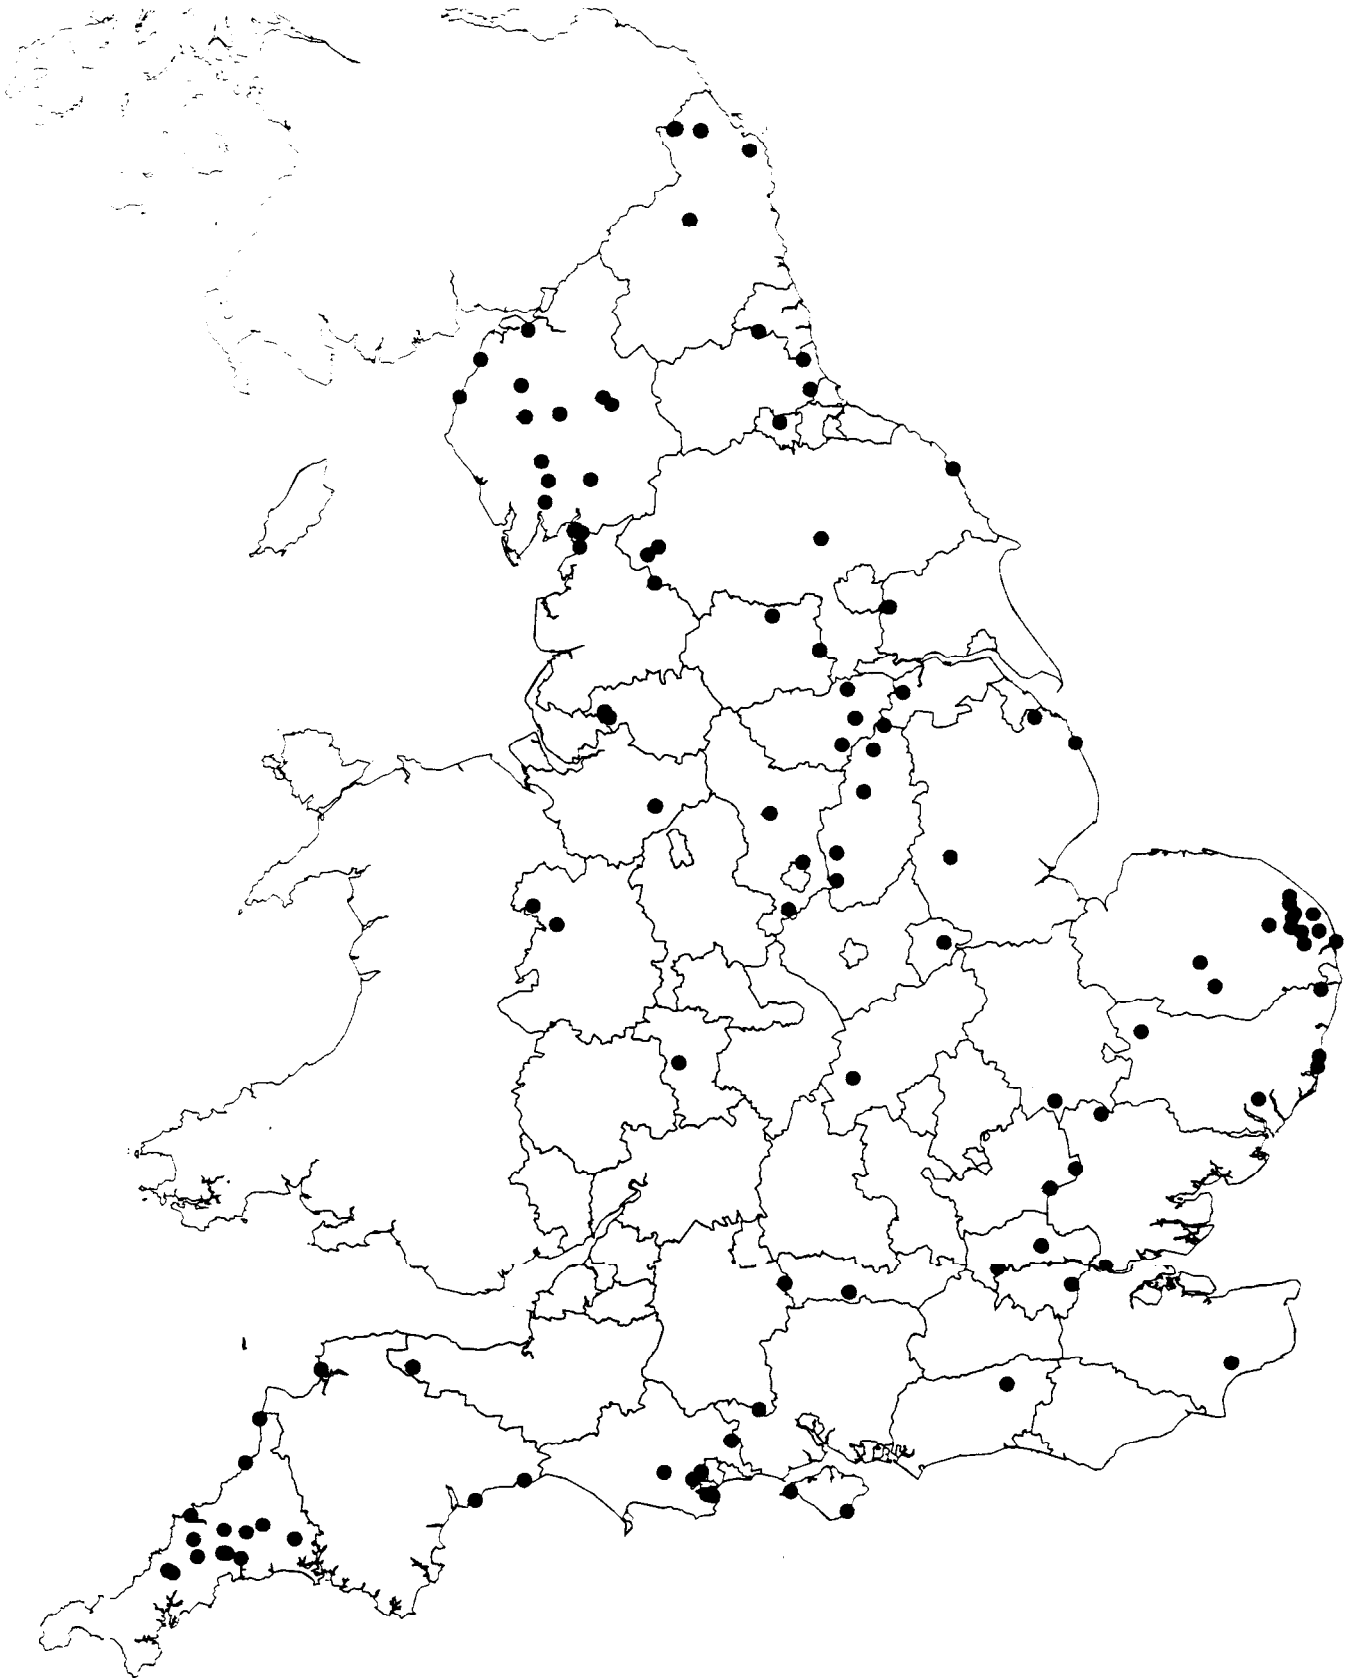

SSSIs with scrub identified in England

Lowland Acid (W23)

Figure 3.3 Distribution of scrub on dry lowland acidic soils (NVC type W23) in Sites of Special Scientific Interest in England.

SSSIs with scrub identified in England

Lowland Neutral (W22)

Figure 3.4 Distribution of scrub on dry lowland circumneutral soils (NVC type W22) in Sites of Special Scientific Interest in England.

SSSIs with scrub identified in England

Wetland (W1 W2 W3)

Figure 3.5 Distribution of scrub on wetland soils (NVC types **W1**, **W2**, **W3**) in Sites of Special Scientific Interest in England.

SSSIs with scrub identified in England

Coastal

Figure 3.6 Distribution of scrub on coastal in Sites of Special Scientific Interest in England.

SSSIs with scrub identified in England

Juniper (W19 W21d)

Figure 3.7 Distribution of scrub on juniper scrub (NVC types W19, W21d) in Sites of Special Scientific Interest in England.

SSSIs with scrub identified in Scotland