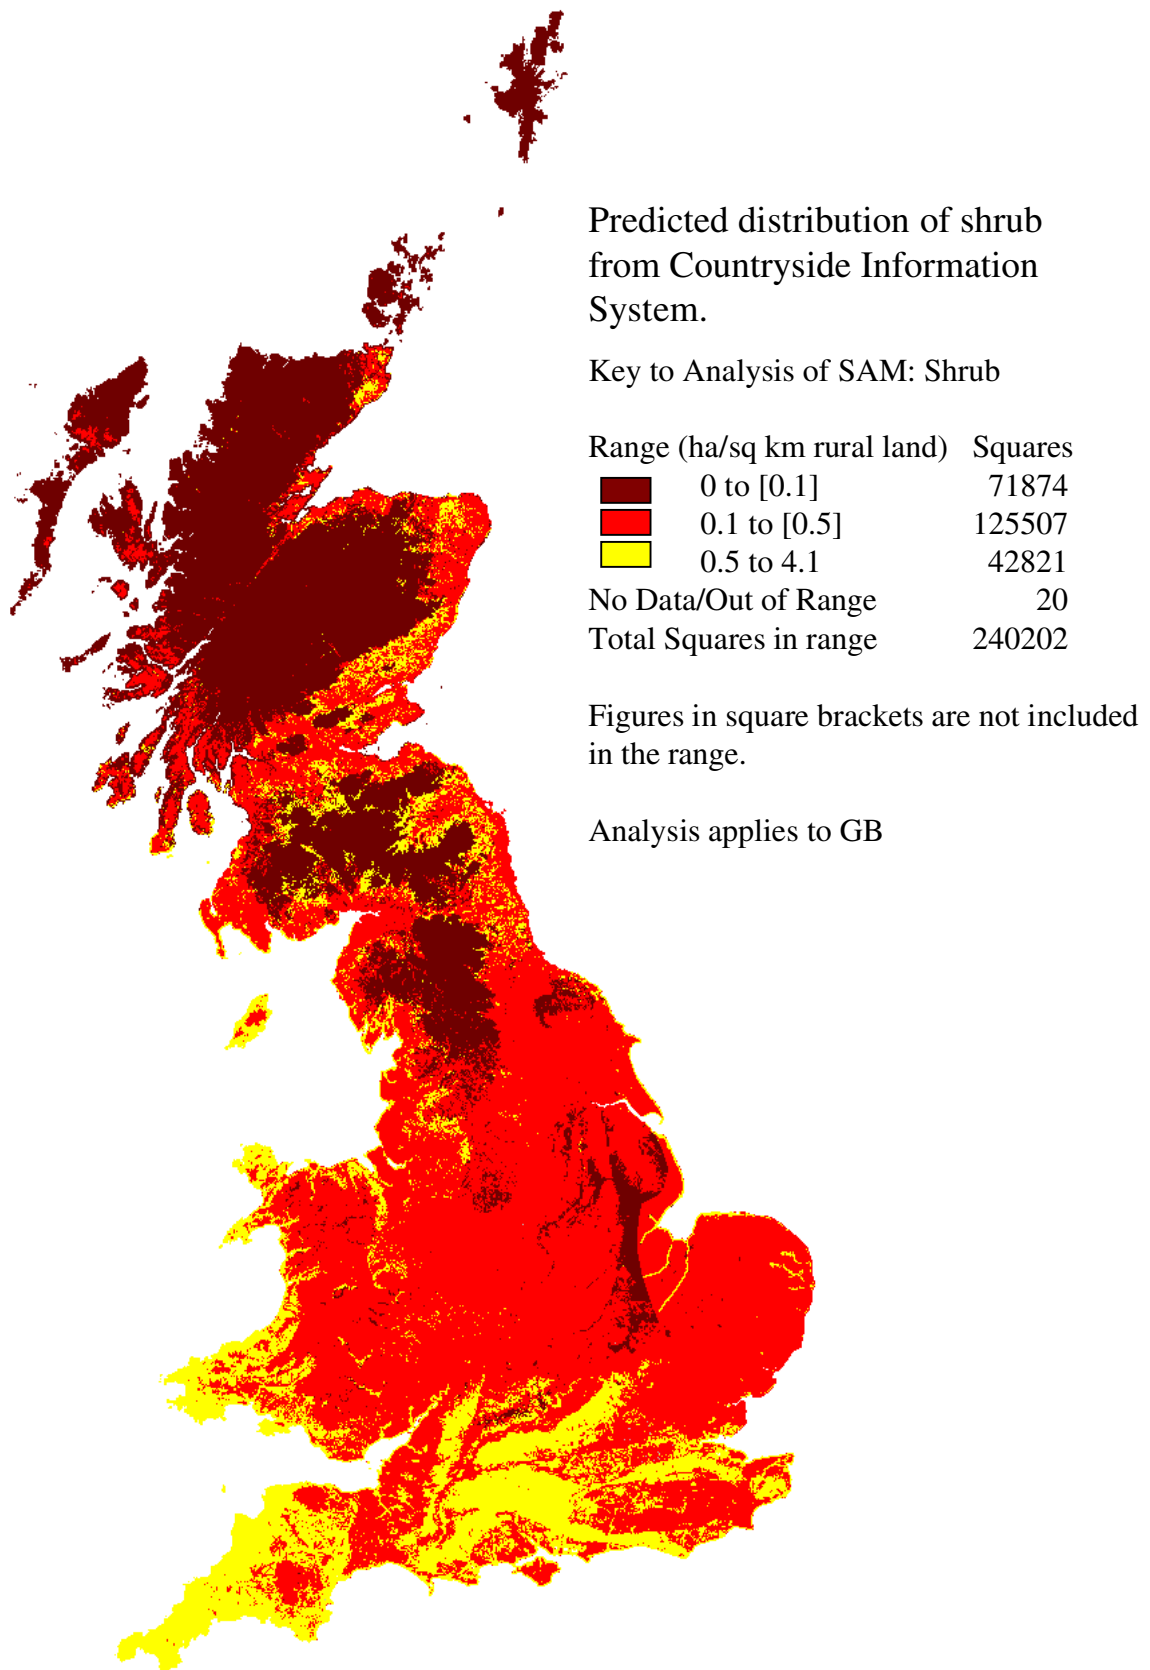

3. Distribution and conservation value

Figure 3.1 Predicted distribution of shrub from the Countryside Information System (Version 6.0).

SSSIs with scrub identified in England

Calcareous (W2 1)

Figure 3.2 Distribution of scrub on dry lowland calcareous soils (NVC type W21) in Sites of Special Scientific Interest in England.

SSSIs with scrub identified in England

Lowland Acid (W23)

Figure 3.3 Distribution of scrub on dry lowland acidic soils (NVC type W23) in Sites of Special Scientific Interest in England.

SSSIs with scrub identified in England

Lowland Neutral (W22)

Figure 3.4 Distribution of scrub on dry lowland circumneutral soils (NVC type W22) in Sites of Special Scientific Interest in England.

SSSIs with scrub identified in England

Wetland (W1 W2 W3)

Figure 3.5 Distribution of scrub on wetland soils (NVC types **W1**, **W2**, **W3**) in Sites of Special Scientific Interest in England.

SSSIs with scrub identified in England

Coastal

Figure 3.6 Distribution of scrub on coastal in Sites of Special Scientific Interest in England.