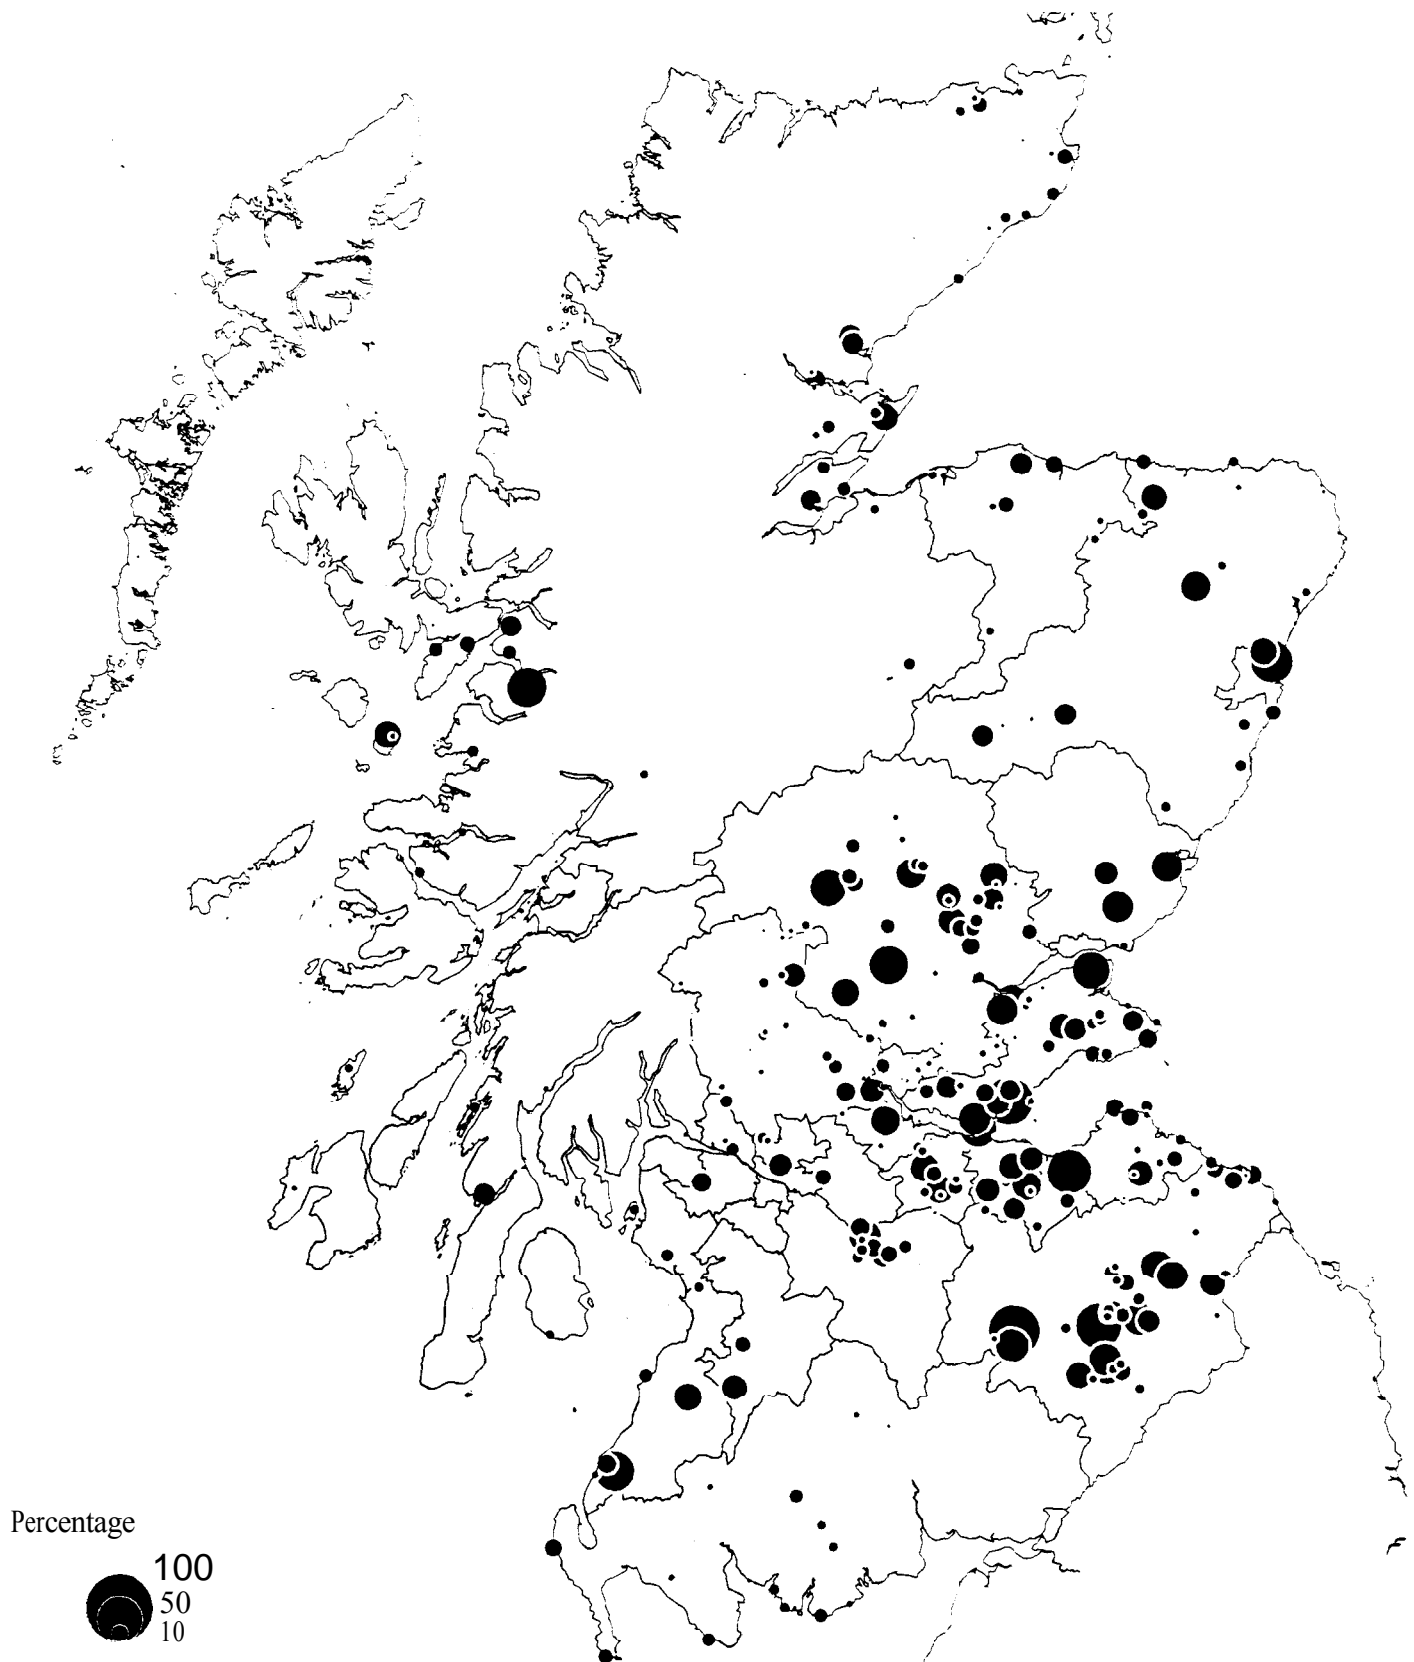

SSSIs with scrub identified in England

Lowland Acid (W23)

Figure 3.3 Distribution of scrub on dry lowland acidic soils (NVC type W23) in Sites of Special Scientific Interest in England.

SSSIs with scrub identified in England

Lowland Neutral (W22)

Figure 3.4 Distribution of scrub on dry lowland circumneutral soils (NVC type W22) in Sites of Special Scientific Interest in England.

SSSIs with scrub identified in England

Wetland (W1 W2 W3)

SSSIs with scrub identified in England

Juniper (W19 W21d)

Figure 3.7 Distribution of scrub on juniper scrub (NVC types W19, W21d) in Sites of Special Scientific Interest in England.

SSSIs with scrub identified in Scotland

Symbols indicate scrub as proportion of total SSSI area (%)

The nature conservation value of scrub in Britain

Figure 3.9 Distribution of scrub on Sites of Special Scientific interest in Scotland, showing scrub as a proportion of total site area.