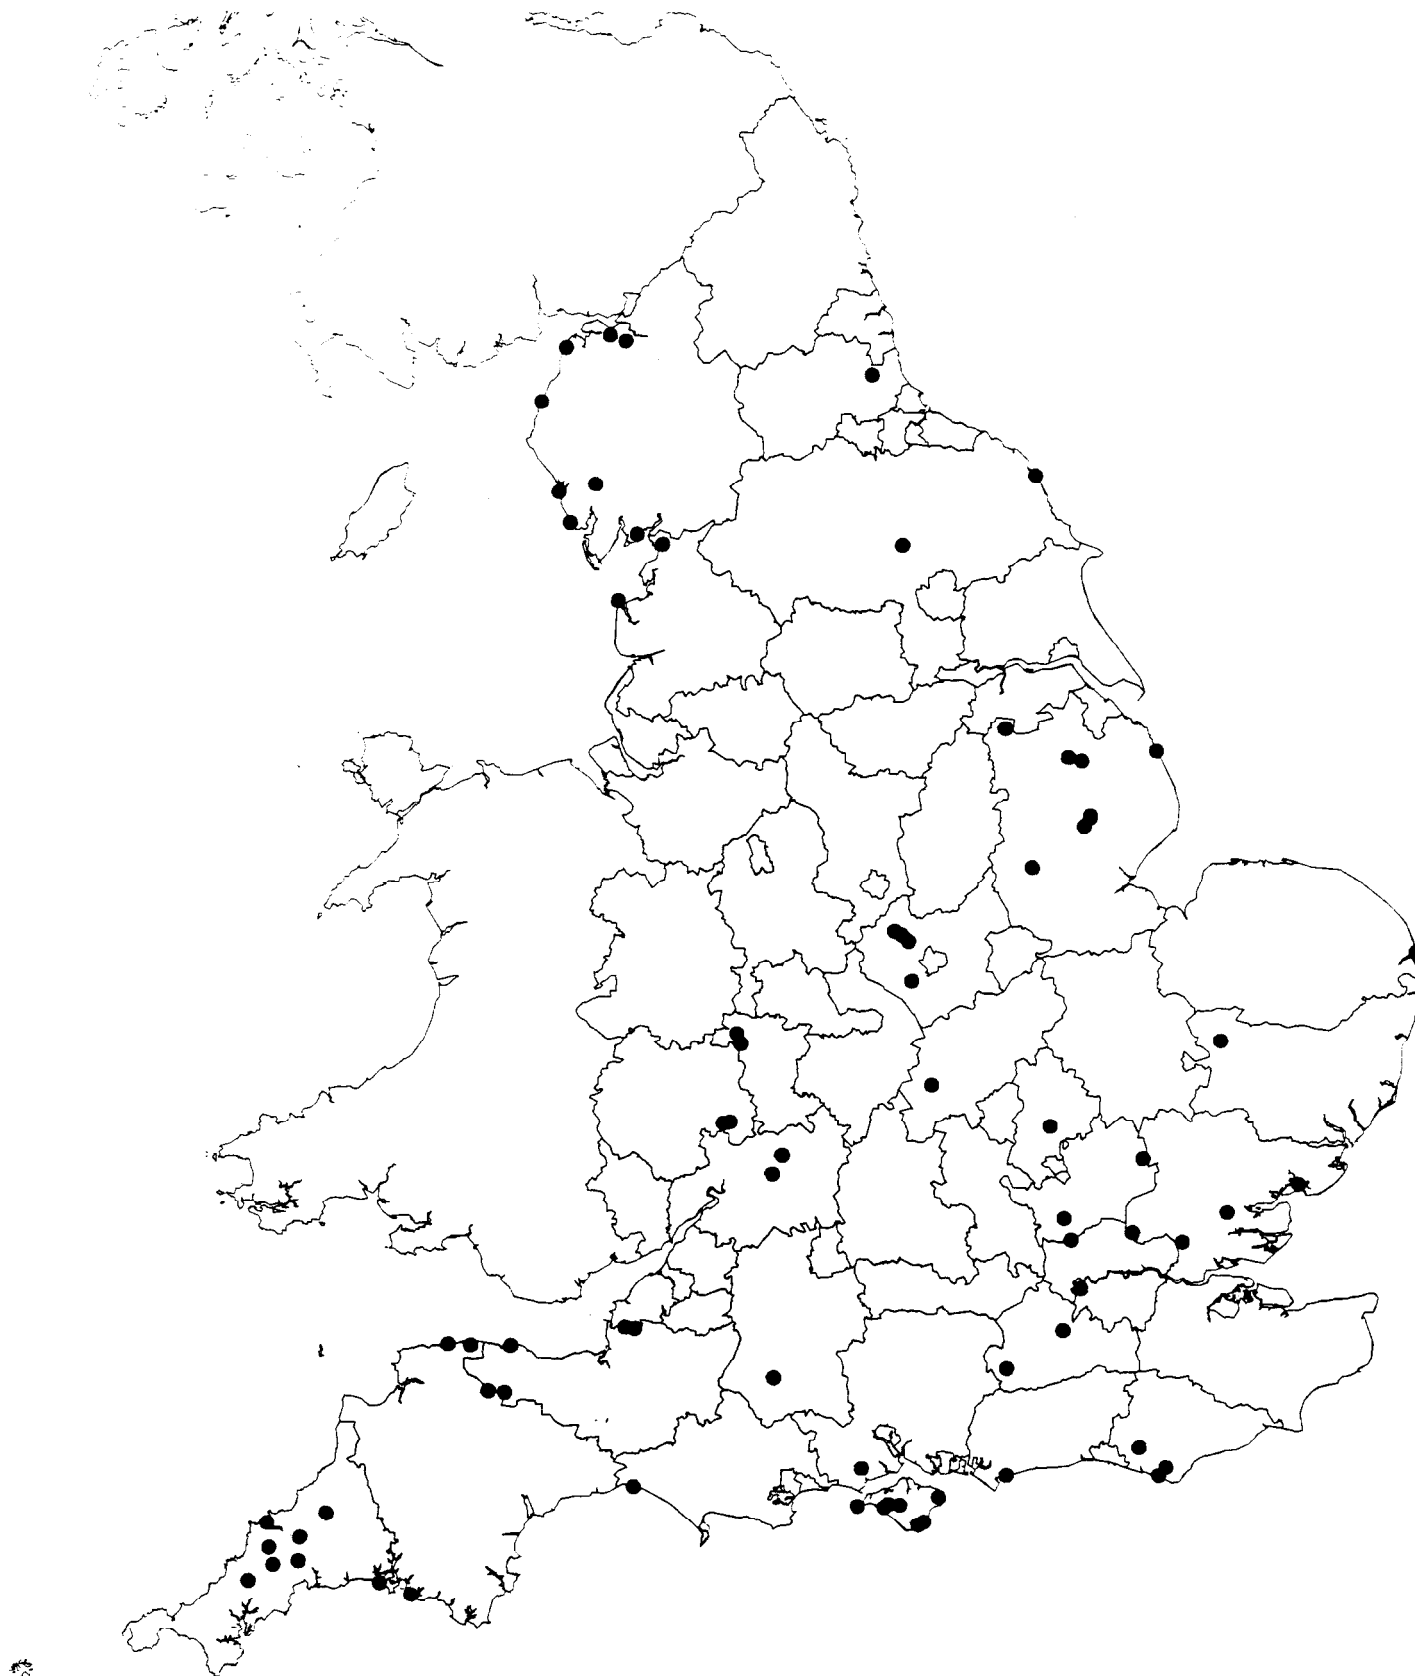

SSSIs with scrub identified in England

Lowland Acid (W23)

Figure 3.3 Distribution of scrub on dry lowland acidic soils (NVC type W23) in Sites of Special Scientific Interest in England.

SSSIs with scrub identified in England

Lowland Neutral (W22)

Figure 3.4 Distribution of scrub on dry lowland circumneutral soils (NVC type W22) in Sites of Special Scientific Interest in England.

SSSIs with scrub identified in England

Wetland (W1 W2 W3)

Figure 3.5 Distribution of scrub on wetland soils (NVC types **W1**, **W2**, **W3**) in Sites of Special Scientific Interest in England.

SSSIs with scrub identified in England

Coastal

Figure 3.6 Distribution of scrub on coastal in Sites of Special Scientific Interest in England.

SSSIs with scrub identified in England

Juniper (W19 W21d)

Figure 3.7 Distribution of scrub on juniper scrub (NVC types W19, W21d) in Sites of Special Scientific Interest in England.

SSSIs with scrub identified in Scotland