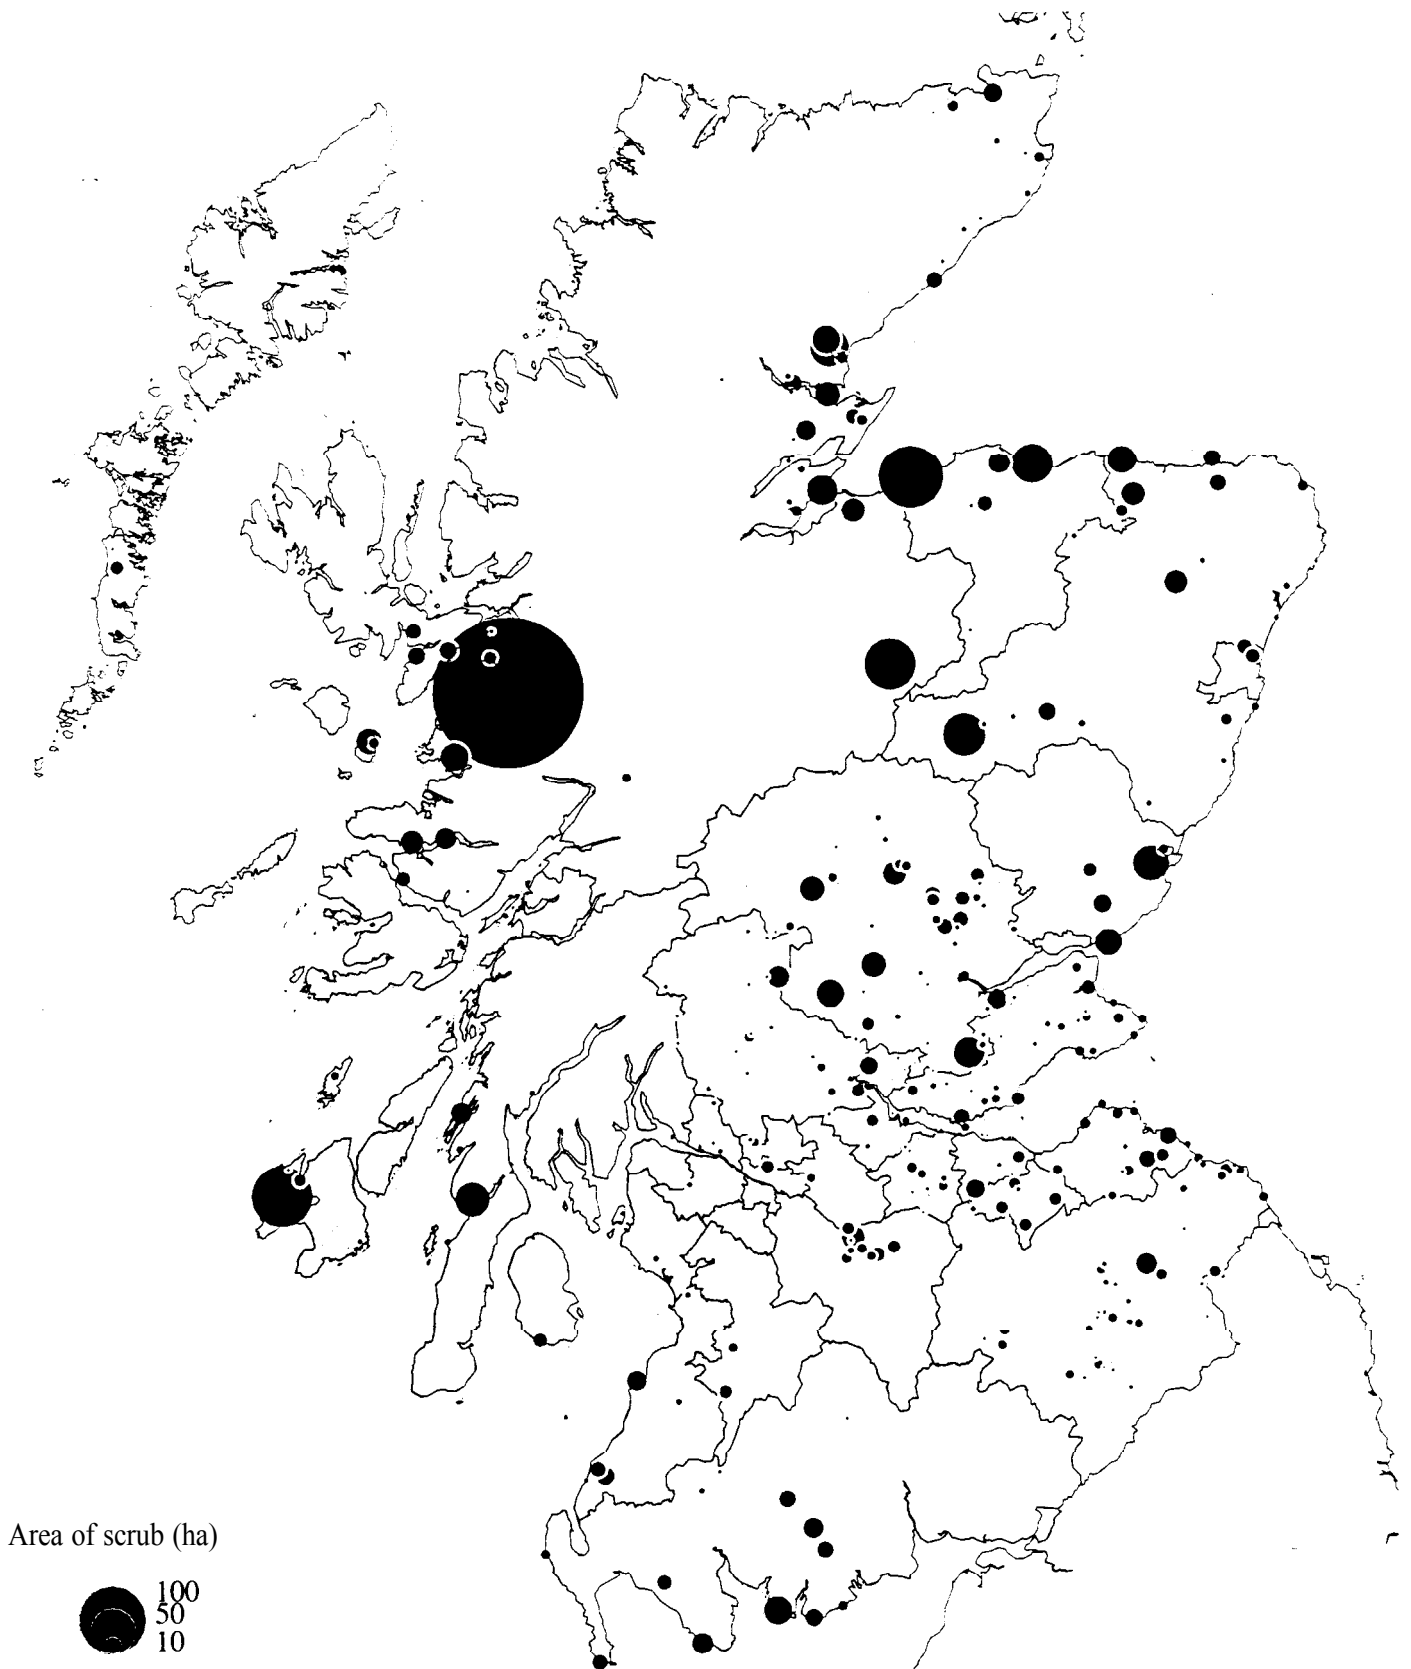

SSSIs with scrub identified in England

Lowland Acid (W23)

Figure 3.3 Distribution of scrub on dry lowland acidic soils (NVC type W23) in Sites of Special Scientific Interest in England.

SSSIs with scrub identified in England

Lowland Neutral (W22)

Figure 3.4 Distribution of scrub on dry lowland circumneutral soils (NVC type W22) in Sites of Special Scientific Interest in England.

SSSIs with scrub identified in England

Wetland (W1 W2 W3)

SSSIs with scrub identified in England

Juniper (W19 W21d)

Figure 3.7 Distribution of scrub on juniper scrub (NVC types W19, W21d) in Sites of Special Scientific Interest in England.

SSSIs with scrub identified in Scotland

Symbols indicate area of scrub in SSSI

3. Distribution and conservation value

Figure 3.8 Distribution of scrub on Sites of Special Scientific Interest in Scotland, showing absolute area of scrub.

SSSIs with scrub identified in Scotland