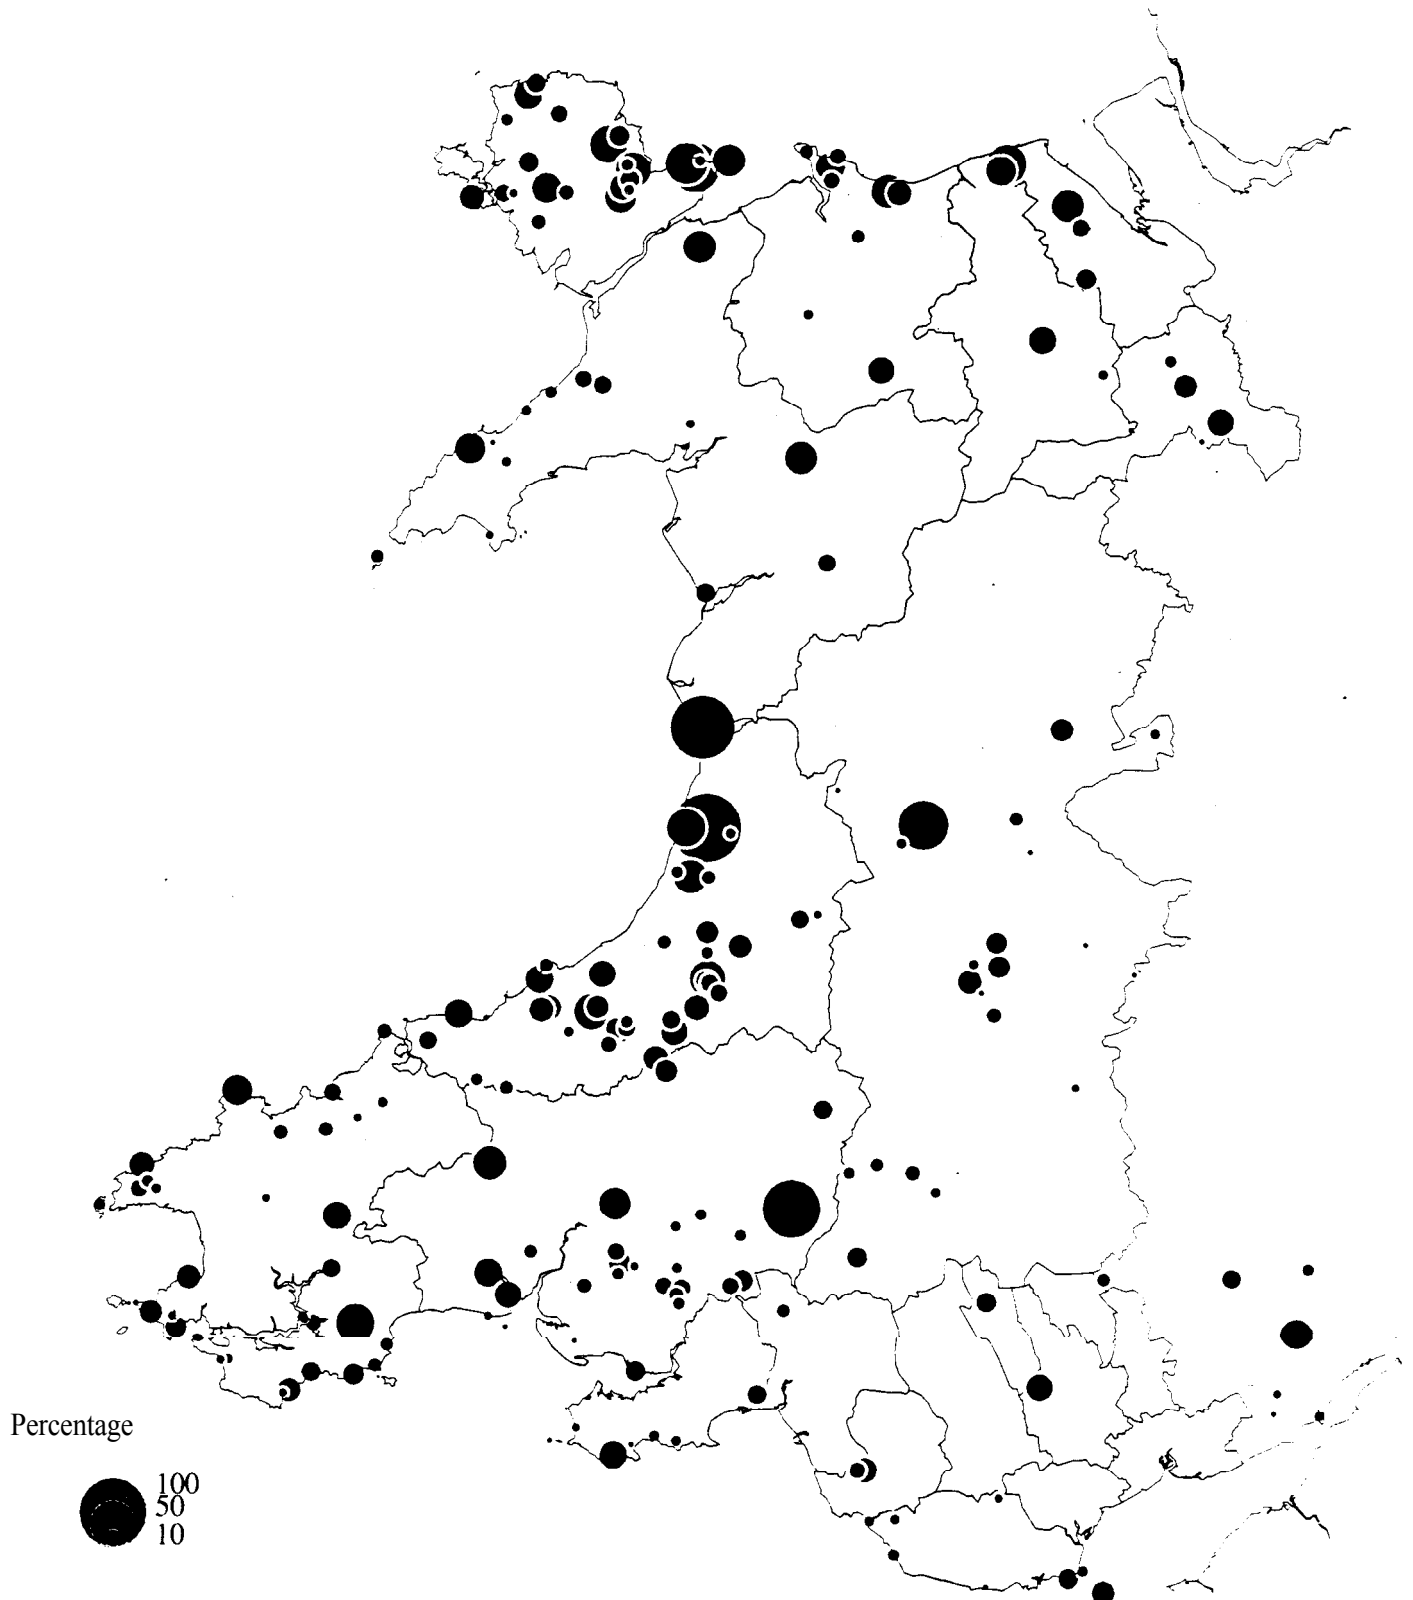

SSSIs with scrub identified in England

Lowland Acid (W23)

Figure 3.3 Distribution of scrub on dry lowland acidic soils (NVC type W23) in Sites of Special Scientific Interest in England.

SSSIs with scrub identified in England

Lowland Neutral (W22)

Figure 3.4 Distribution of scrub on dry lowland circumneutral soils (NVC type W22) in Sites of Special Scientific Interest in England.

SSSIs with scrub identified in England

Wetland (W1 W2 W3)

SSSIs with scrub identified in England

Juniper (W19 W21d)

Figure 3.7 Distribution of scrub on juniper scrub (NVC types W19, W21d) in Sites of Special Scientific Interest in England.

SSSIs with scrub identified in Scotland

SSSIs with scrub identified in Wales

Symbols indicate area of scrub in SSSI

The nature conservation value of scrub in Britain

SSSIs with scrub identified in Wales

Symbols indicate scrub as proportion of total SSSI area (%)