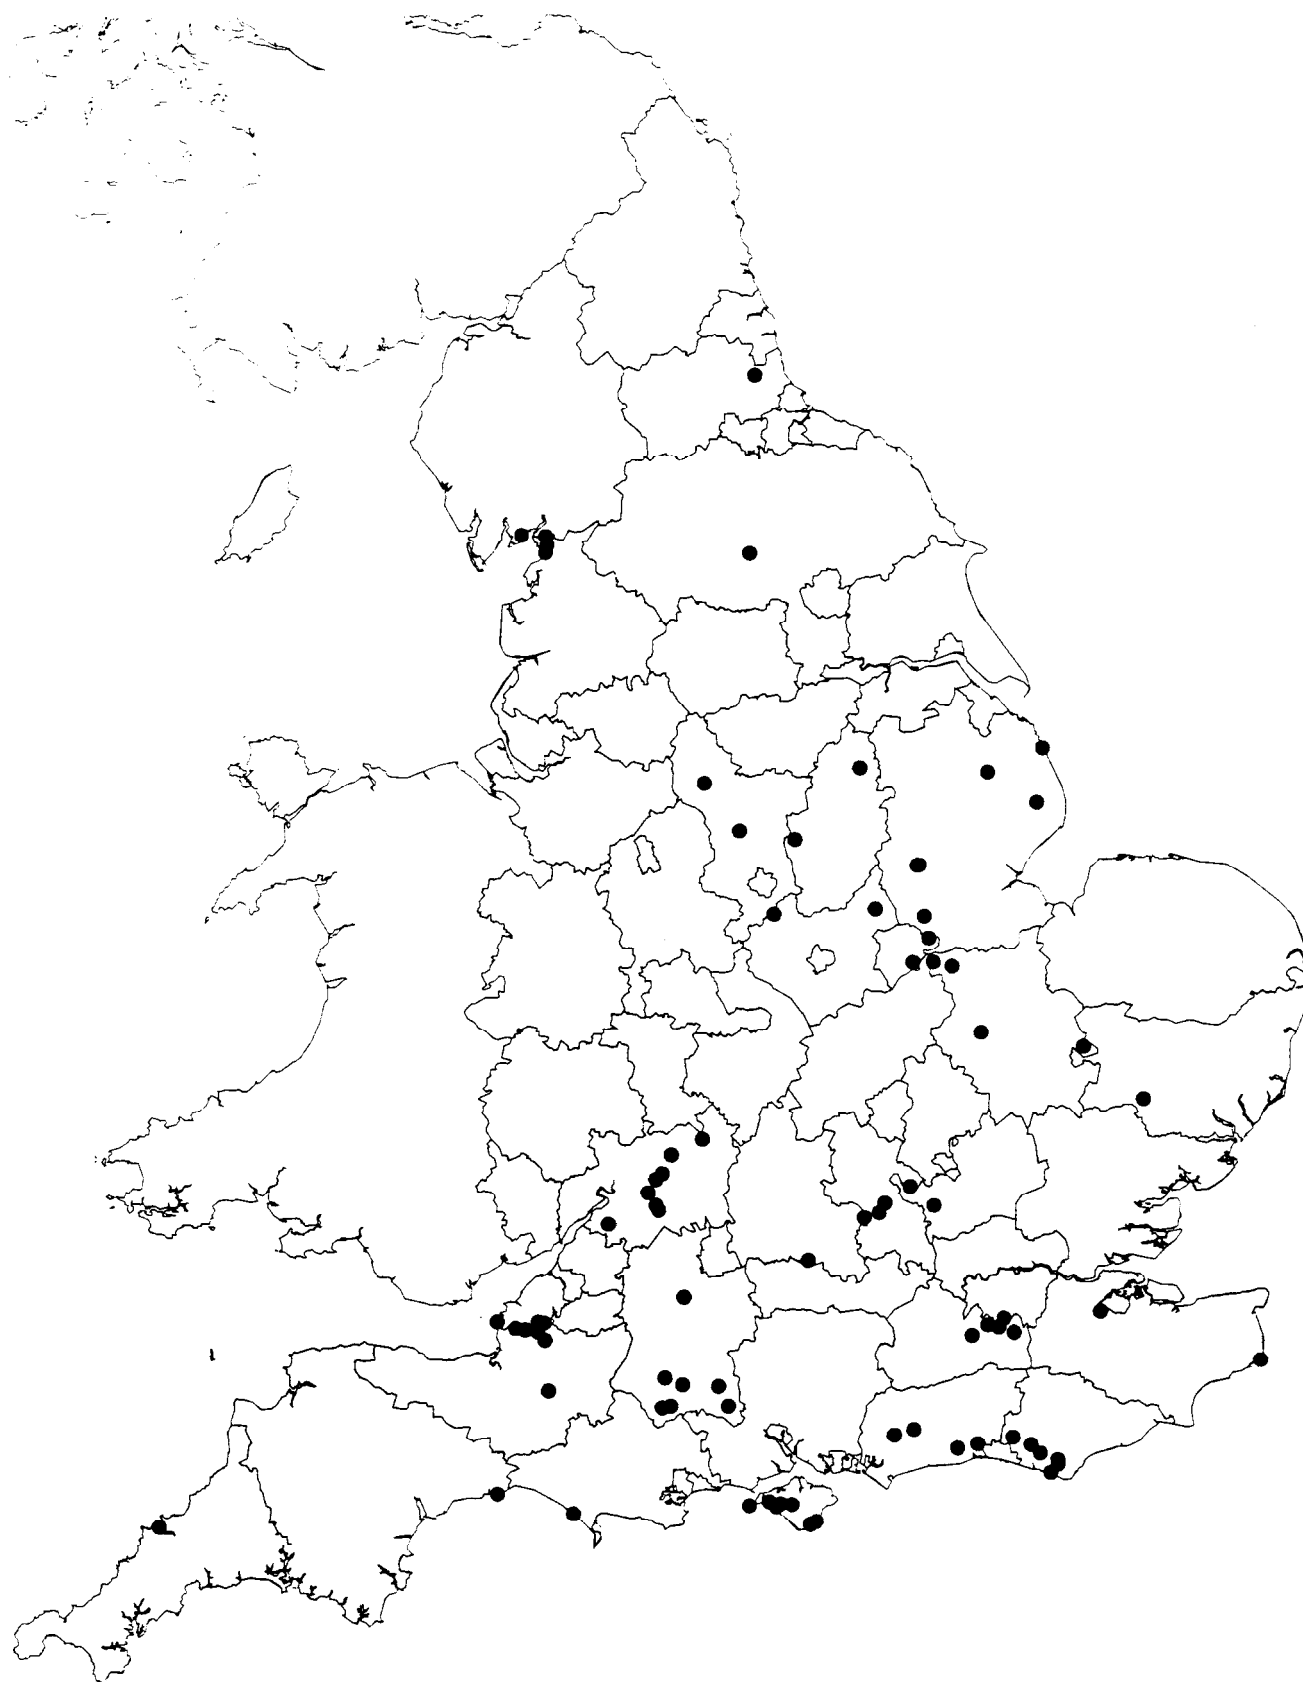

3. Distribution and conservation value

Figure 3.1 Predicted distribution of shrub from the Countryside Information System (Version 6.0).

SSSIs with scrub identified in England

Calcareous (W2 1)

Figure 3.2 Distribution of scrub on dry lowland calcareous soils (NVC type W21) in Sites of Special Scientific Interest in England.

SSSIs with scrub identified in England

Lowland Acid (W23)

Figure 3.3 Distribution of scrub on dry lowland acidic soils (NVC type W23) in Sites of Special Scientific Interest in England.

SSSIs with scrub identified in England

Lowland Neutral (W22)

Figure 3.4 Distribution of scrub on dry lowland circumneutral soils (NVC type W22) in Sites of Special Scientific Interest in England.

SSSIs with scrub identified in England

Wetland (W1 W2 W3)

Figure 3.5 Distribution of scrub on wetland soils (NVC types **W1**, **W2**, **W3**) in Sites of Special Scientific Interest in England.

SSSIs with scrub identified in England

Coastal

Figure 3.6 Distribution of scrub on coastal in Sites of Special Scientific Interest in England.