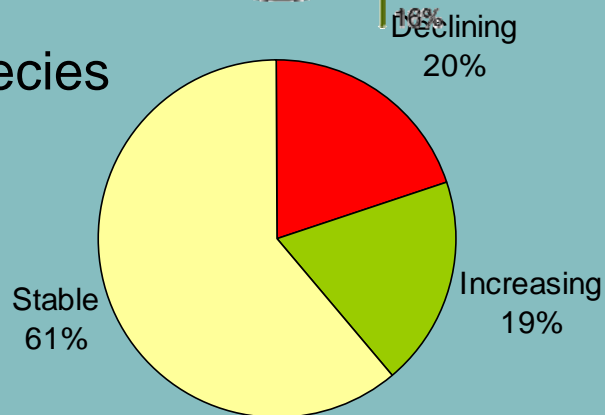

Readings to guide policy and action – are you a customer?

What is the scale of the task?

Site Features

Species

What scale to take action?