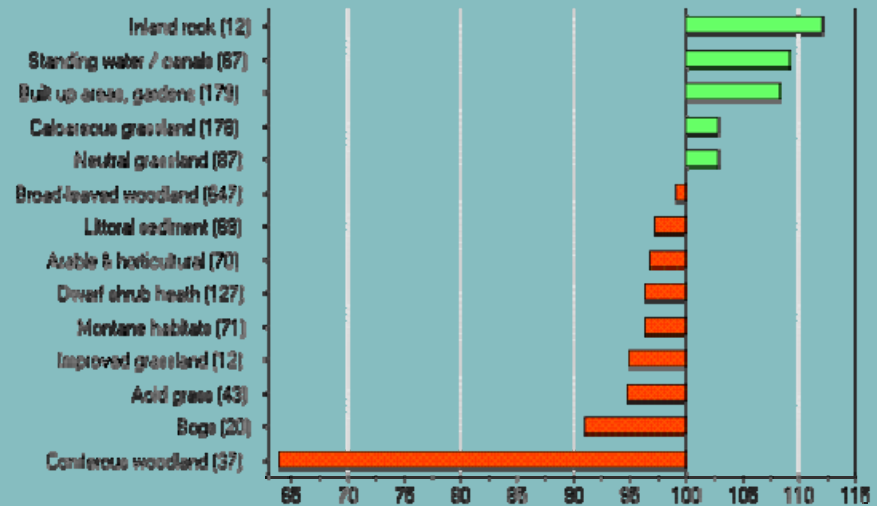

Readings to guide policy and action – are you a customer?

What is the scale of the task?

Site Features

Species

What scale to take action?

Aggregate indexes

UK Nature Barometer

What next – how to prepare for forecast pressure change

Exploitation

Medium

Habitat loss

Medium

Pollution

Medium

Climate change

Medium