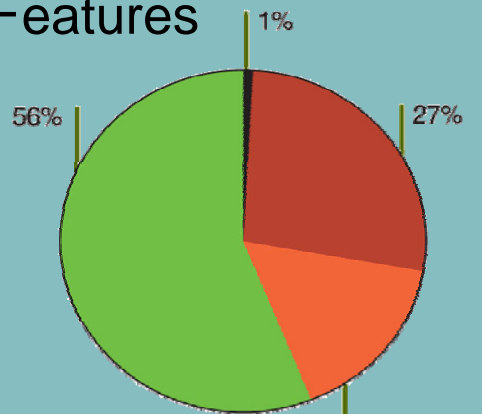

Readings to guide policy and action – are you a customer?

What is the scale of the task?

Site Features