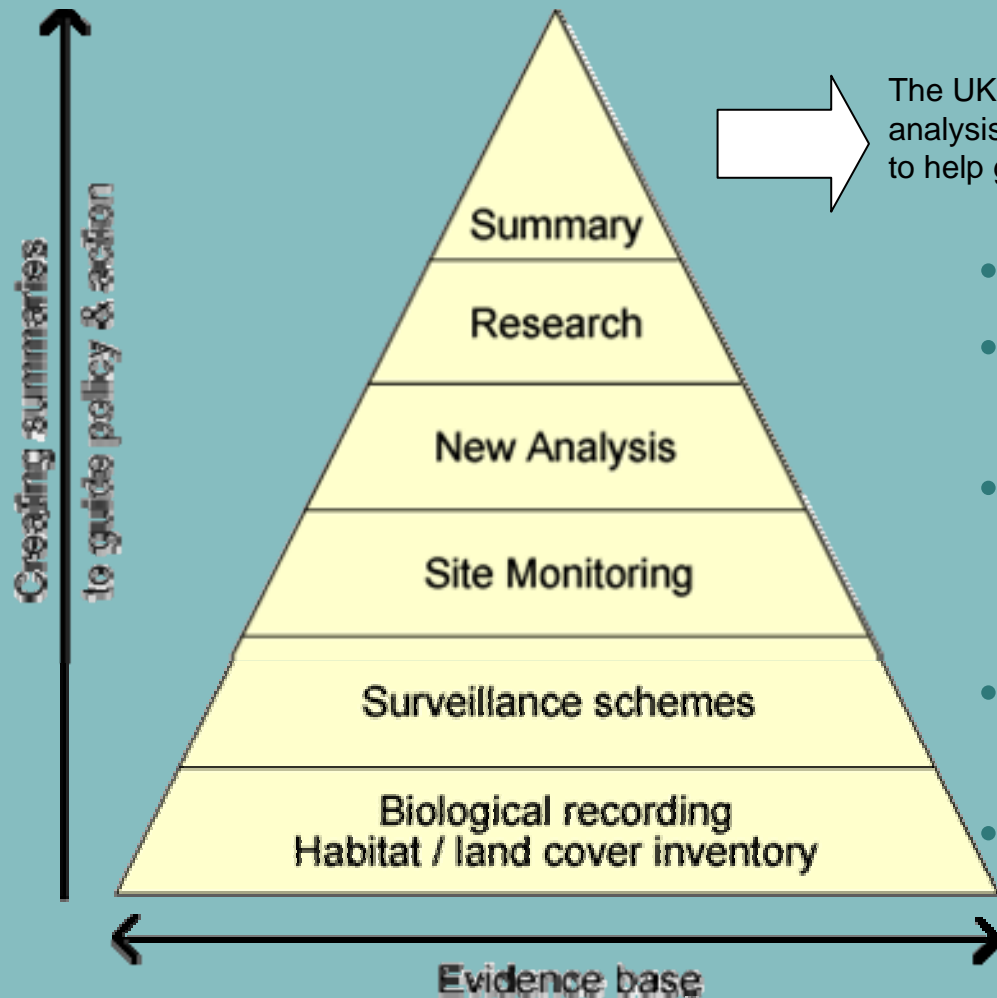

Pressures on biodiversity signalled from declines

Exploitation

Medium

Habitat loss

Medium

Pollution

Medium

Climate change

Medium

Alien species

Medium

Drawing together data and expertise – can you contribute?

The UK Nature Barometer draws on layers of data and analysis to produce summary readings of the state of nature to help guide policy and action.

- **Can you help?**
- Research into the causes of trends
- Developing ideas on how use results across sources to pinpoint pressures
- Helping make the statistics easy to update and use
- Helping develop a more coherent strategy for surveillance