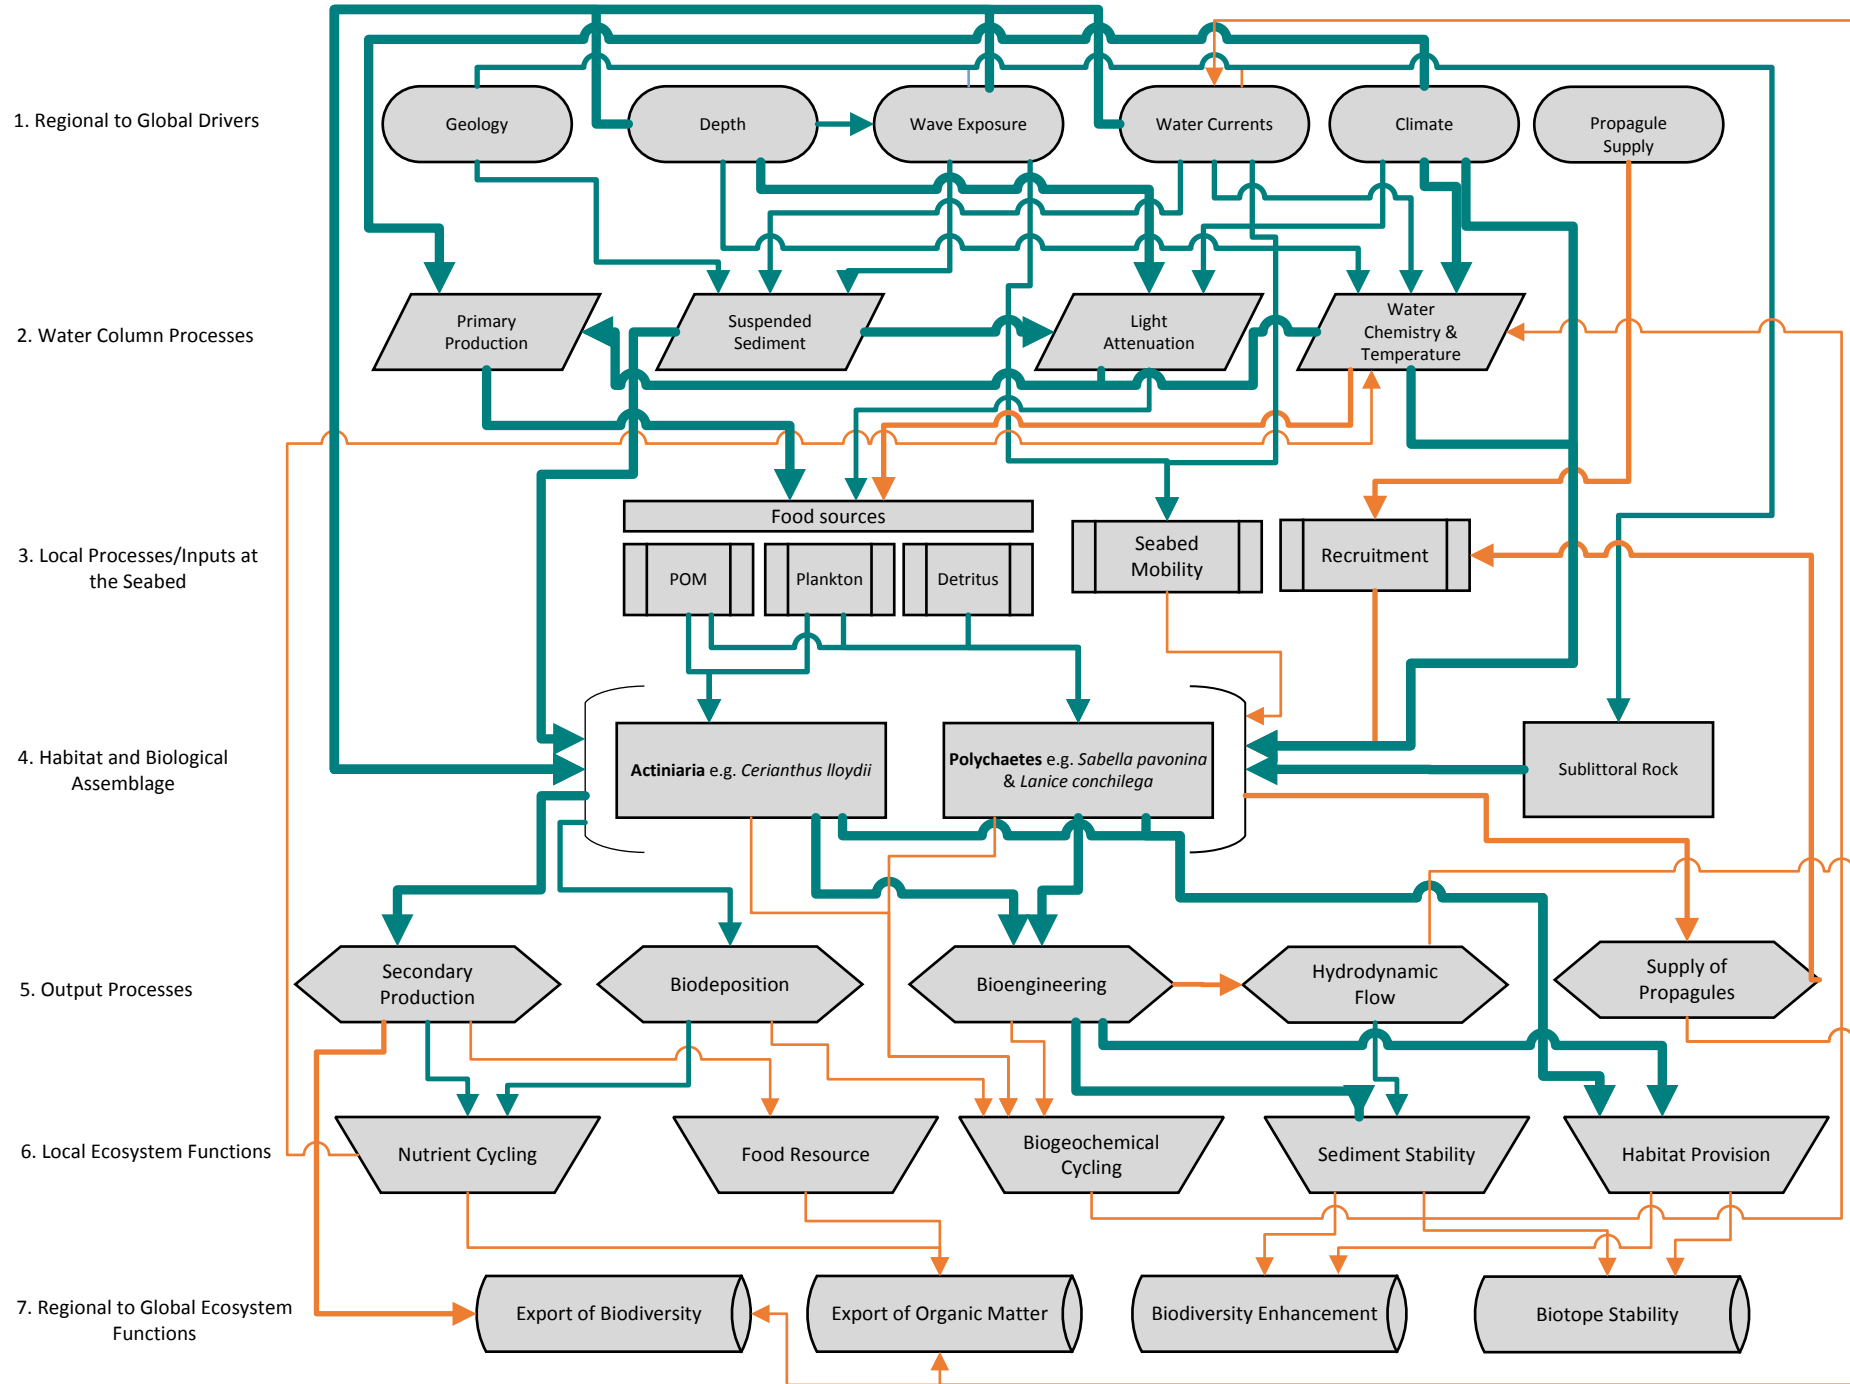

Sub-model 5. Tube Building Fauna

Legend

- Low confidence
- Medium confidence
- High confidence
- Link informed by Literature Review
- Link informed by Expert Opinion

Version 1.0

Please see accompanying report for model restrictions and limitations