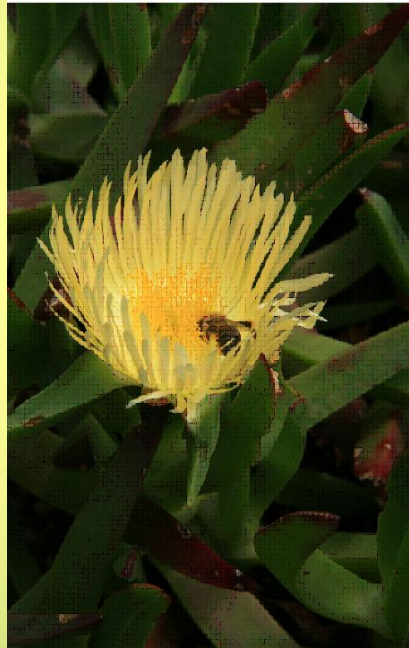

Creepers Creepers

Carpobrotus edulis

Description

- A large, creeping succulent which forms very widespread mats.
- The stems give rise to two sickle-shaped leaves
- The leaves are thick and fleshy and vary in colour from green to red
- The flowers are large and yellow, sometimes with a tint of pink, with many narrow petals, and the chunky capsules are filled with a sticky mass of seed when mature
- The fruit is cup-shaped and can be eaten

Photos: Andrew Darlow

Distribution

- One of the commonest plants across the dryland areas
- Found on Crown Waste land up to 400m

Habitat

Habitat includes:

- Sparsely vegetated hillside
- Creeper waste
- Dry gully
- Semi-desert