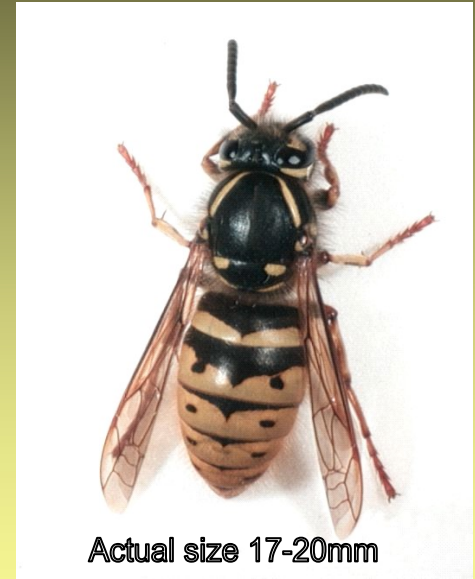

Common Wasp

Common Wasp

Vespula vulgaris

Description

- Adult workers 12-17mm are smaller than the queen wasp which is about 20mm
- It has a warning colouration of black and yellow
- In the UK, natural predators and seasonal periods of cold temperature keep the numbers in check. However here on St Helena these natural checks are absent and could lead to a rapid rise in numbers

Actual size 17-20mm

A Common Wasp.

Photo: landcareresearch.co.nz

Distribution

- They have been caught at Grapevine Gut and Sandy Bay
- They have also been seen at Cuckold's Point.

Habitat

- It builds its nest underground, making a paper ball and inside of this it has different levels, similar to that of a bee, where it stores food